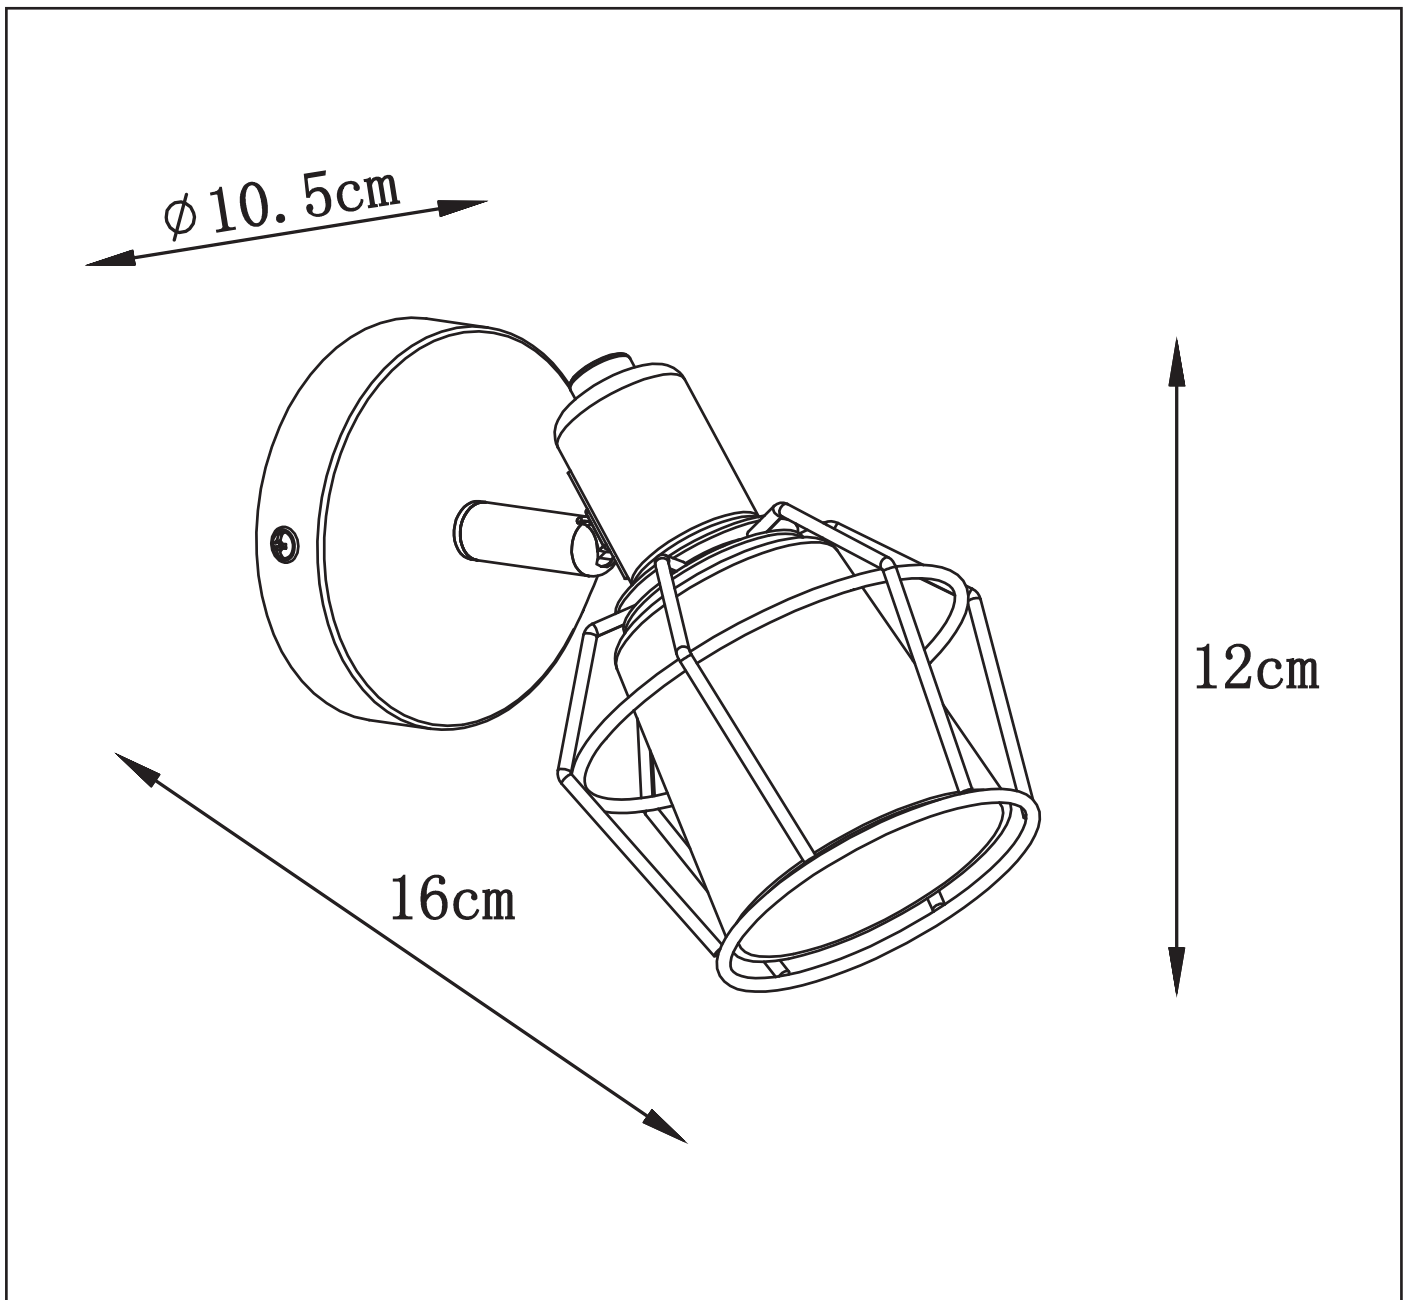

**RECOMMENDED LUCIDE
LIGHT SOURCE**

49046/03/62

Light source dimmable : Yes

Light source incl. : No

General

Dimensions LxWxH : 16cm x 10.5cm x 12 cm
Heigh minimum : -
Heigh maximum : 12 cm
Dimensions shade LxWxH : ϕ 10.5*H8.6
Main material : Metal+glass
Ceiling rose material : Metal+glass
Color : black+brushed brass+smoked color glass
Style : Modern
Shape : Round
Weight : 0.3Kg
Warranty : 2 years

Product specifications

Dimmable : Yes
Light direction : around
Adjustable in height : No
 (Before Installation)
Directional : Yes
Cable : Yes, Cable On Product
Cable length : -
Sensor : Without Sensor
Control : Light Switch Control
IP-Class : 20
Electric class : 1
Light source including ? : No
Lamp socket : E14
Light source number : 1
Power requirements : 220-240V~50Hz
Bulb type & maximum wattage : E14 Max 25W

For more specifications of this product please visit

www.lucide.com

NILA

Item number :77977/01/30

EAN code : 5411212770974

LUCIDE

INSTALLATION DRAWING SPECIFICATIONS